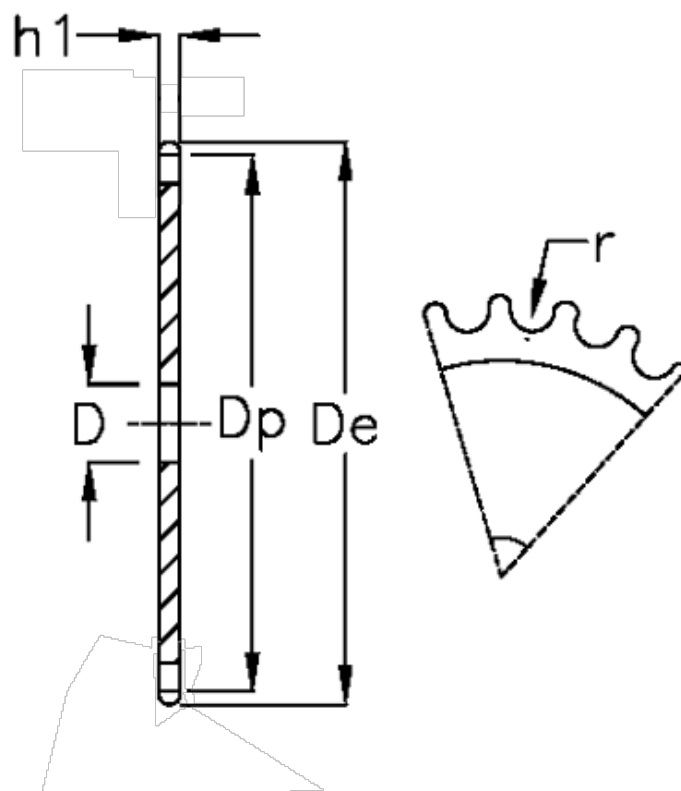

Article number: 616021010014

Description: Plate wheel 24 B-1 Z=14 simplex

## Measures

C	= 4
D	= 20
De	= 186.2
Dp	= 171.22
For chain size	= 1 1/2 x 1
For chain type	= 24 B-1
h1	= 24.1
Number of teeth	= 14

r = 25.4